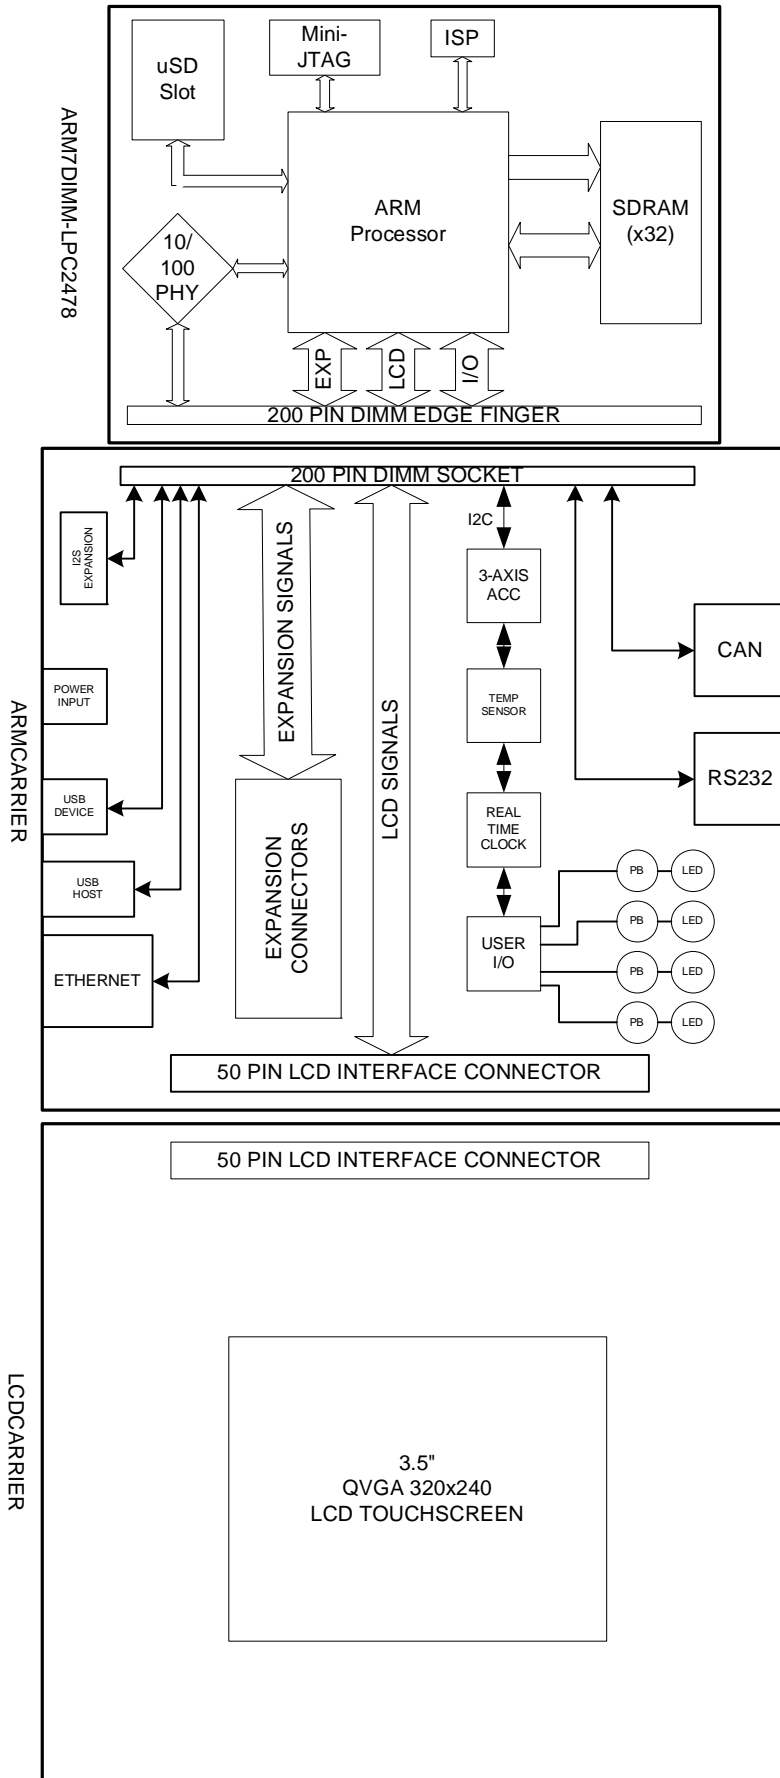

REVISION HISTORY

- ARM-35TS-LPC2478 REV 1.0 07/23/09
- ARM7DIMM-LPC2478 REV 2.3
- ARMCARRIER REV 1.2
- LCDCARRIER 3-5 REV 1.1

SYSTEM BLOCK DIAGRAM

FDI

FUTURE DESIGNS, INC.
 2702 TRIANA BLVD
 HUNTSVILLE, AL 35805
www.teamfdi.com/ARM-TS-KIT