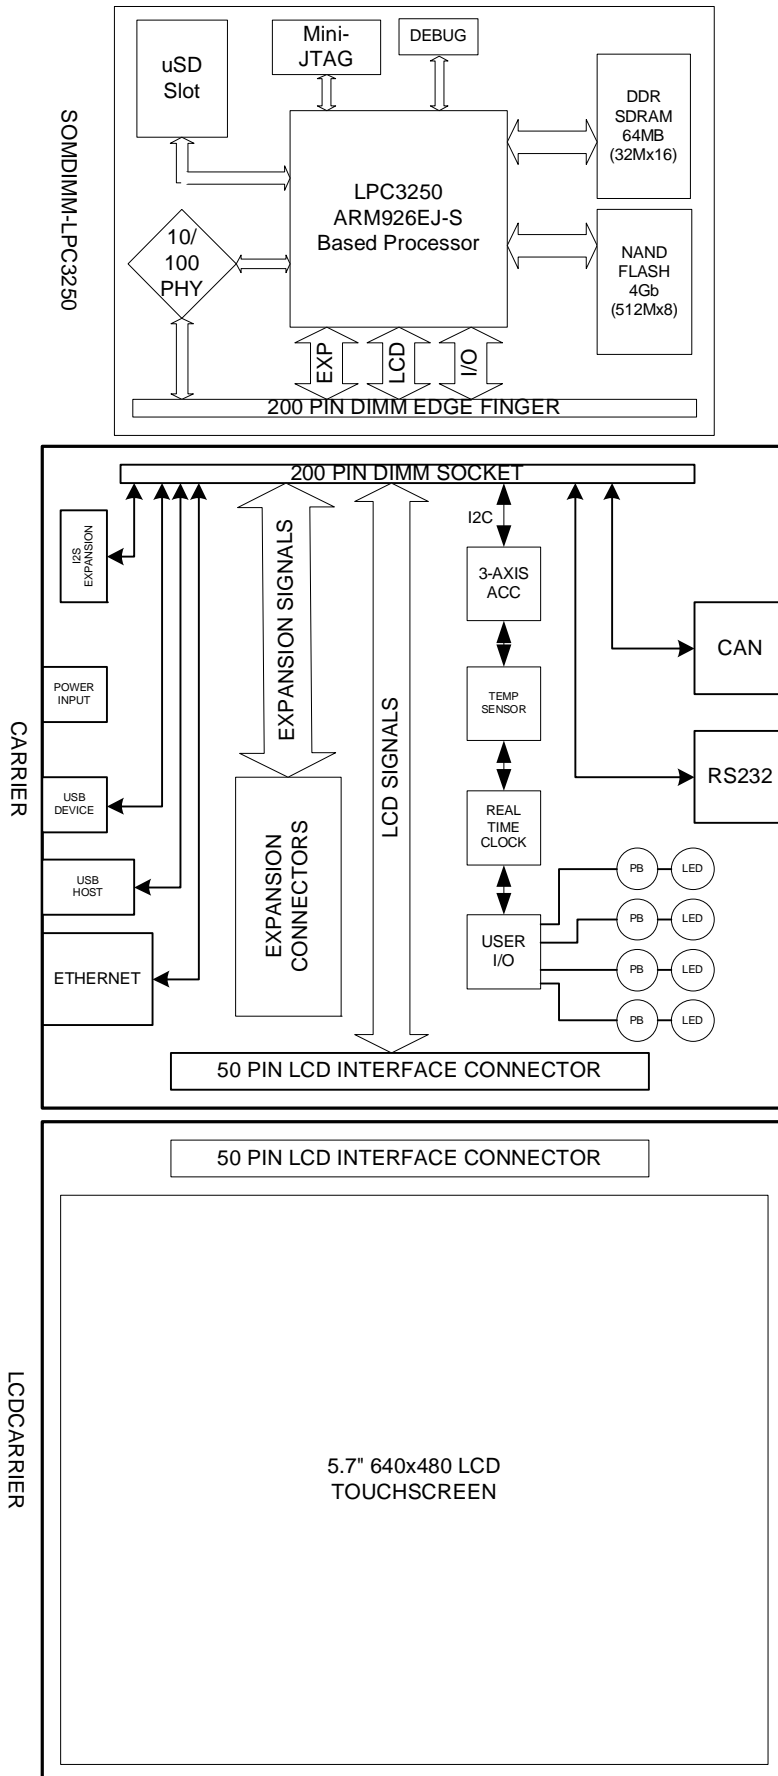

REVISION HISTORY

- DK-57VTS-LPC3250 REV 2 10/07/09
- SOMDIMM-LPC3250 REV 2.0
- CARRIER REV 2.2
- LCDCARRIER-3-5 REV 2.1

SYSTEM BLOCK DIAGRAM

FDI

FUTURE DESIGNS, INC.
 2702 TRIANA BLVD
 HUNTSVILLE, AL 35805
www.teamfdi.com/ARM-TS-KIT