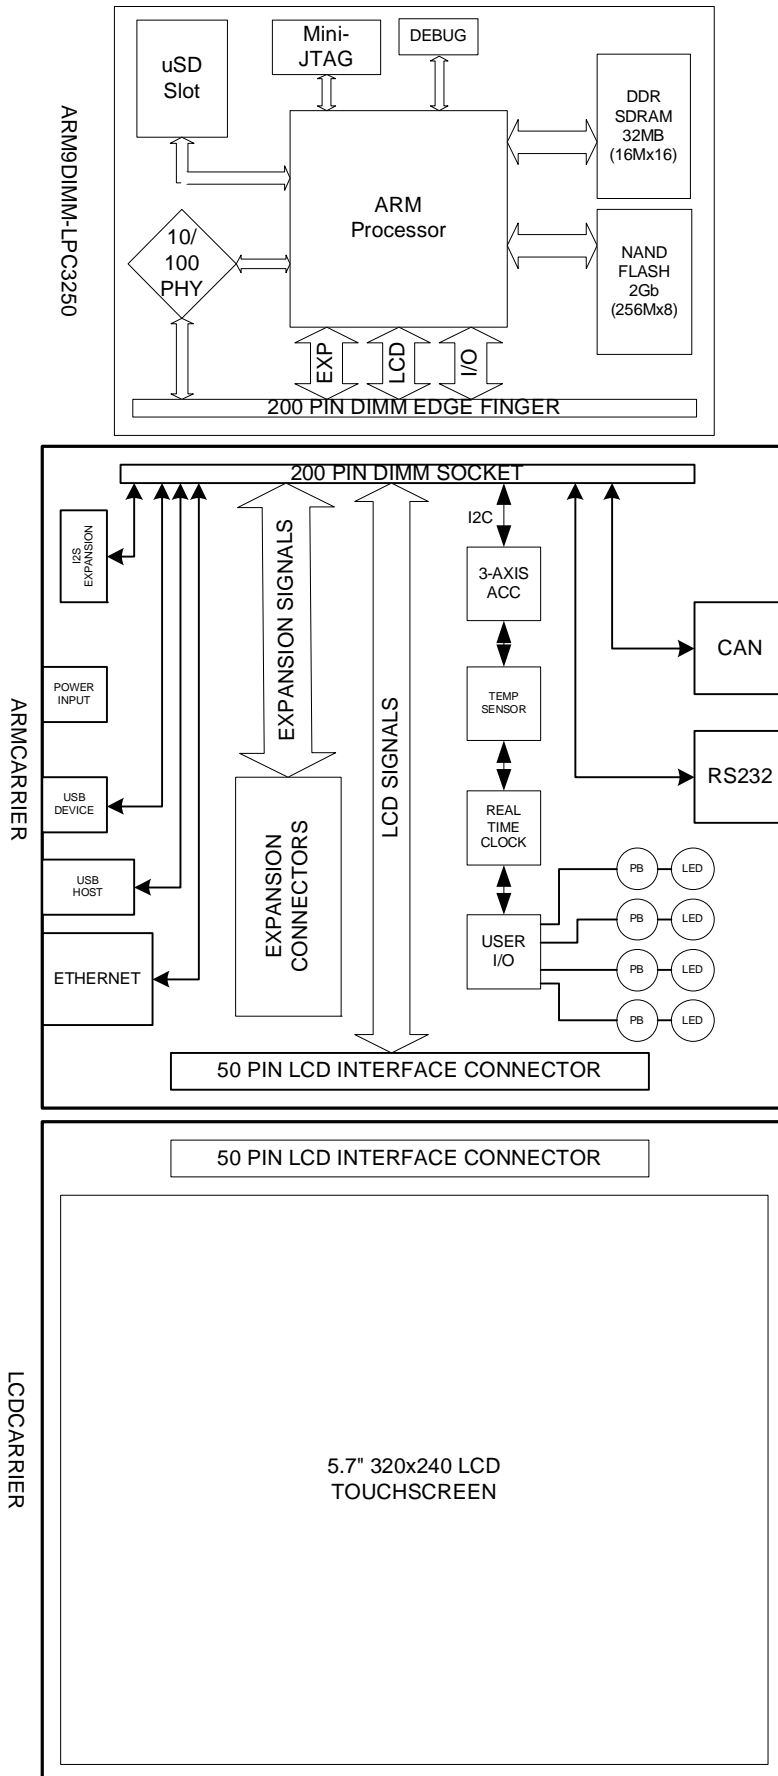

REVISION HISTORY

ARM-57TS-LPC3250 REV 1.1 06/15/09

- ARM9DIMM-LPC3250 REV 1.2

- ARMCARRIER REV 1.2

- LCDCARRIER REV 2.1

ARM-57TS-LPC3250 REV 1.0 05/19/09

- ARM9DIMM-LPC3250 REV 1.1

- ARMCARRIER REV 1.2

- LCDCARRIER REV 2.1

SYSTEM BLOCK DIAGRAM

FDI

FUTURE DESIGNS, INC.
2702 TRIANA BLVD
HUNTSVILLE, AL 35805
www.teamfdi.com/ARM-TS-KIT